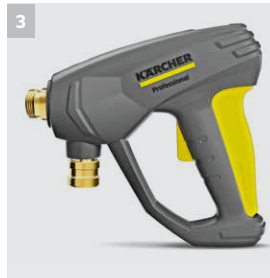

KÄRCHER

makes a difference

MAXIMUM PERFORMANCE IN A COMPACT DESIGN

A maneuverable, light weight and compact cold water pressure washer for convenient on-site operation.

PROFESSIONAL | PRO HD 400 ED

PRO HD 400 ED

Practical anywhere.

The PRO HD 400 ED is a light weight, durable and compact cold water pressure washer that offers ultimate mobility for on-site applications and is designed to be stored, transported and operated in the vertical and horizontal position. It's features include a reliable 3-piston axial-pump with a brass cylinder head, an automatic pressure relief system for protecting the pump and storage options for accessories. This unit is certified to UL and CSA safety standards.

Shown with optional surface cleaner 2.111-016.0

1 Mobility and Durability

- Additional carrying handle for easy transportation to various locations, loading and unloading, and moving over stairs.
- Extendable push bar handle allows for easier maneuverability, control and storage.
- 3 piston axial pump with brass cylinder head.
- Automatic pressure relief system for protecting the pump.
- Removable and easy to clean water inlet filter that protects the pump from debris.

2 Vertical and Horizontal Operation

- Vertical and horizontal operation for maximum flexibility, safety and stability.

3 EASY!Force Trigger Gun

- EASY!Force technology holds the trigger down once you start it, avoiding the strain on your hands associated with other trigger gun.